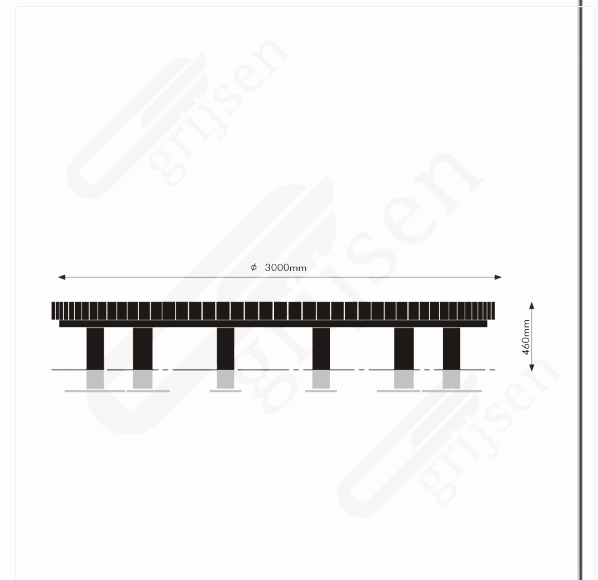

Plane

Artikelnummer: 20001627

Serie: Plane

Productbeschrijving

The Plane tree bench is based on the design of the standard **Plane outdoor benches**. The characteristics of the Plane outdoor benches are therefore reflected in the Plane tree bench. The bench is **robust** and can take a beating. In addition, the tree bench with its appearance fits into almost any environment. The warm and peaceful appearance ensures that this tree bench lets the tree be the centerpiece of the public space.

Characteristics:

- Suitable for any outdoor space
- Robust design
- Efficient filling of outdoor space

Suitable for any outdoor space

The Plane tree bench can be combined with the standard Plane outdoor benches and picnic sets from Grijssen. Because of that, the public space can be equipped with furniture in the same style, which benefits the appearance and recognisability of the public space. A big advantage of a tree bench is that it is possible to sit in natural shade, created by the tree.

Materials

The tree bench is produced from steel and wood. The steel is hot-dip galvanized and two-layer powder coated in a RAL color of choice. This ensures that the tree bench, like our other products, will last a long time in public spaces. The seat is made of untreated hardwood. This wood is 100% sourced from FSC-certified forests. This means that the wood was harvested sustainably and responsibly.

Extra informatie

Diameter	Ø 3000 mm (Other dimensions on request)
Height from ground level	460 mm
Material seat surface	FSC 100% hardwood untreated, durability class 1
Wood dimensions	90 mm x 120 mm
Material frame	Steel tube 100 mm x 100 mm x 3 mm, hot-dip galvanized and two-layer powder coated 120 µm in RAL color of your choice
Weight excl. concrete base	460 kilogram
Incl. concrete base	No